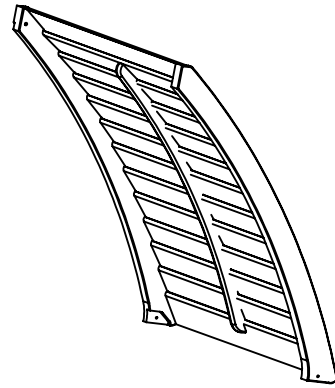

### PACK 1 OF 3

Item 1  
Left Side Panel X 1

Item 2  
Right Side Panel X 1

Item 3  
Left Armrest X 1  
(Not in Goodwood)

Item 4  
Right Armrest X 1  
(Not in Goodwood)

Item 5  
Roof Ridge X 1

Item 6  
Roof Joint Piece X 2  
(Note:- extra holes used  
in manufacture  
not required for assembly)

Item 7  
120mm Coach Bolt,  
Nut & Washer X 6

Item 8  
60mm CSK Screw X 4

Item 9  
40mm CSK Screw X 8

Item 10  
40mm Flat Head  
Screw X 4

Item 11  
20mm Flat Head  
Screw X 44

Touch Up Paint X 2  
(Painted Arbours Only)

CONTENTS:-

PACK 2 OF 3

Item 12  
Left Side Roof Panel X 1

Item 13  
Right Side Roof Panel X 1

CONTENTS:-

PACK 3 OF 3

Item 14  
Seat Back Panel X 1

Item 15  
Seat Base Panel X 1