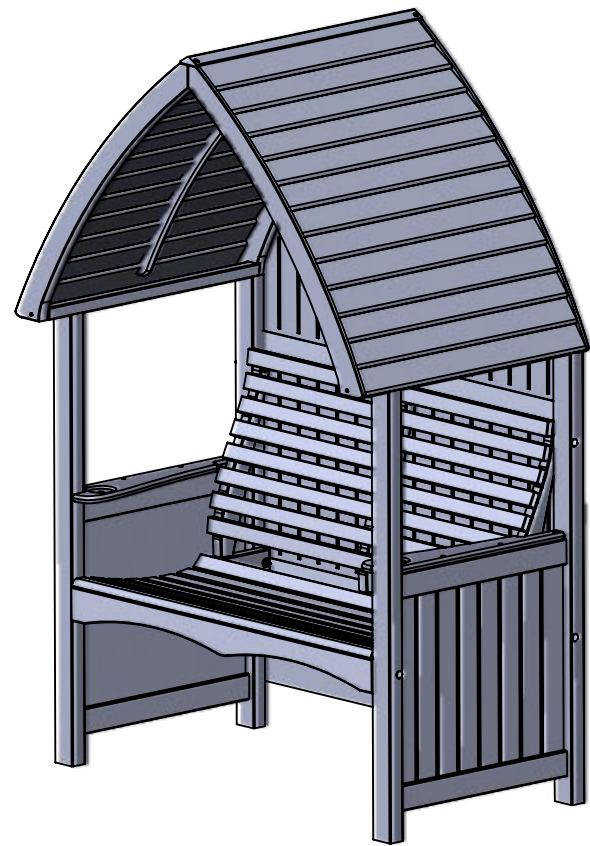

# AFK GARDEN

## AFK GENERIC ARBOUR ASSEMBLY INSTRUCTIONS

Use instructions for  
Cottage Arbour  
Orchard Arbour  
Goodwood Arbour

A TOP QUALITY PAINT/STAIN HAS BEEN USED IN THE MANUFACTURE  
OF THIS ARBOUR  
TO MAINTAIN THIS FACTORY FINISH WE RECOMMEND THE ARBOUR  
SHOULD BE RE-PAINTED/ STAINED ANNUALLY WITH GENUINE AFK  
GARDEN FURNITURE PAINT/STAIN